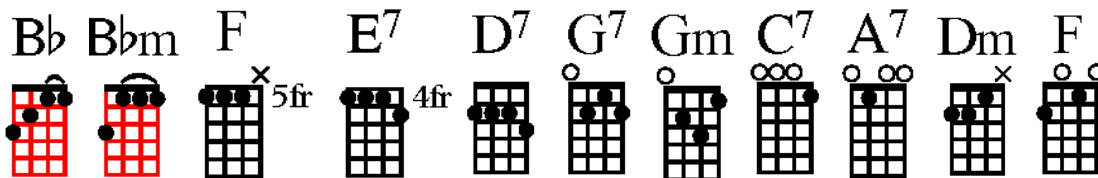

I'll See You In My Dreams

Bb		Bbm		F	E7	F	
D7				G7		Gm	C7
Bb		Bbm		F	E7	F	
A°	D7	A7	Dm	Bb	C7	F	

Bb Bbm F E7 F
 I'll see you in my dreams, hold you in my dreams
 D7
 Someone took you right out of my arms
 G7 Gm C7
 Still I feel the thrill of your charms

Bb Bbm F E7 F
 Lips that once were mine, tender eyes that shine
 A° D7 A7 Dm
 They will light my way tonight
 Bb C7 F
 I'll see you in my dreams

below is the 'one finger chord' version - bar the numbered fret

10th fret 1st fret 5th fret 4th fret 5th fret
 I'll see you in my dreams, hold you in my dreams
 2nd fret
 Someone took you right out of my arms
 7th fret 10th fret 12th fret
 Still I feel the thrill of your charms