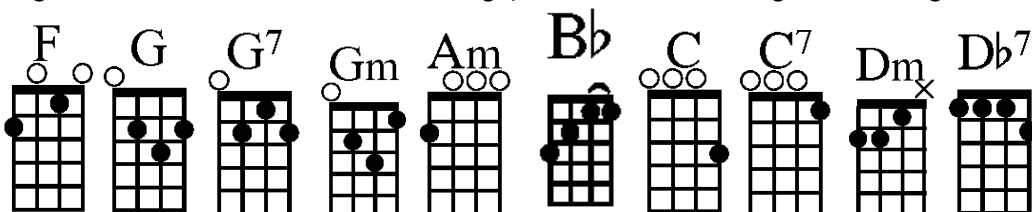

# Ukulele Lady

intro

F Am	F Am	F Am	F Am
------	------	------	------

\* **Bold** means you have the option to play that **chord** for the entire line

F C7 F Db7 C7 F  
 I saw the splendour of the moonlight on Honolulu Bay  
 F C7 F Db7 C7 F  
 There something tender in the moonlight on Hono lu lu Bay  
 Dm Am  
 And all the beaches are full of peaches. Who bring their 'ukes' along  
 F C7 F G7 C7  
 And in the glimmer of the moonlight they love to sing this song

Bb F  
 Maybe she'll cry. Maybe she'll sigh.  
*an awful lot and maybe not*  
 G G7 C (CMaj7) C7  
 Maybe she'll find somebody else. Bye and bye  
*Bye and bye and bye and oooo*

**F** Am F Am F Am F  
 To sing to when it's cool and shady, when it's really wicky wacky woo  
**Gm** C7 Gm C7 Gm C7 **F C7 F C7 F C7 F C7**  
 If you like a Ukulele Lady, Ukulele Lady like a you

F C7 F G7 C7  
and in the glimmer of the moonlight and hear that song I miss

Chorus:

**F** Am F Am F Am F  
(If you) you like-a Ukulele Lady, Ukulele Lady like-a you  
**Gm** C7 Gm C7 Gm C7 **F**  
(If you) you like to linger where it's shady Ukulele Lady linger too  
**F** Am F Am F Am F  
(If you) you kiss a Ukulele Lady, While you promise ever to be true  
**Gm** C7 Gm C7 Gm C7 **F**  
(And she) she see another Ukulele, Lady fool around with you

Bb(stop) F(stop)  
Maybe she'll cry. Maybe she'll sigh.  
*an awful lot and maybe not*  
G G7 C (CMaj7) C7  
Maybe she'll find somebody else. Bye and bye  
*Bye and bye and bye and oooo*

**F** Am F Am F Am F  
To sing to when it's cool and shady, when it's really wicky wacky woo  
**Gm** C7 Gm C7  
If you like a Ukulele Lady,  
Gm C7 F C7 F C7 F C7 F  
Ukulele Lady like a you  
*I like you and you like me and we both like the same*  
Gm  
and I'd like to say (dock) this very day (dock)  
**F** Am Dm Am F  
Ukulele lady like-a you