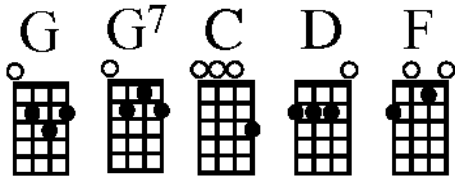

LOVE ME DO

Intro

G	C	G		G	C	G		G	C	G	C	G
---	---	---	--	---	---	---	--	---	---	---	---	---

G7 C G7 C
 Love, love me do, You know I love you
 G7 C G
 I'll always be true So pleeeeeeease... Love me do

G7 C G7 C
 Love, love me do, You know I love you
 G7 C G
 I'll always be true So pleeeeeeease... Love me do

D C F G
 Someone to love, somebody new
 D C F G
 Someone to love, someone like you

G7 C G7 C
 Love, love me do, You know I love you
 G7 C G
 I'll always be true So pleeeeeeease... Love me do

Solo

G	C	G		G	C	G							
D				C	F	G		D			C	F	G

G7 C G7 C
 Love, love me do, You know I love you
 G7 C G
 I'll always be true So pleeeeeeease... Love me do

Intro chords

Love me do, Yeah love me do, yeah love me do...